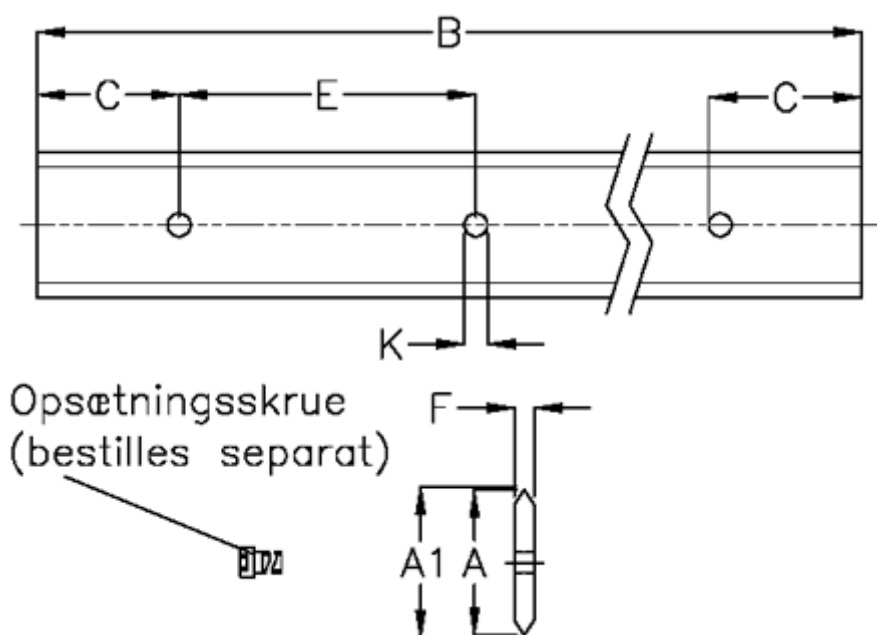

Article number: 059124716

Description: Hepco SL2 spacer slide
SS S 50-716

Measures

A	= 50
A1	= 50.83
B	= 716
C	= 43.0
E	= 90
F	= 4.7
For bearing	= 25
For screw	= M6x16

K	= 7.0
Weight kg/1000	= 1700